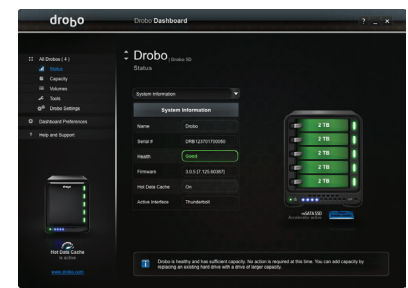

Drobo Dashboard

Drobo Dashboard is the single tool used to centrally manage all of your Drobo devices. Drobo Dashboard displays status as if all of your Drobos were right in front of you with the same status lights and capacity gauge that are on the front panel. All administration tasks are a single click away.